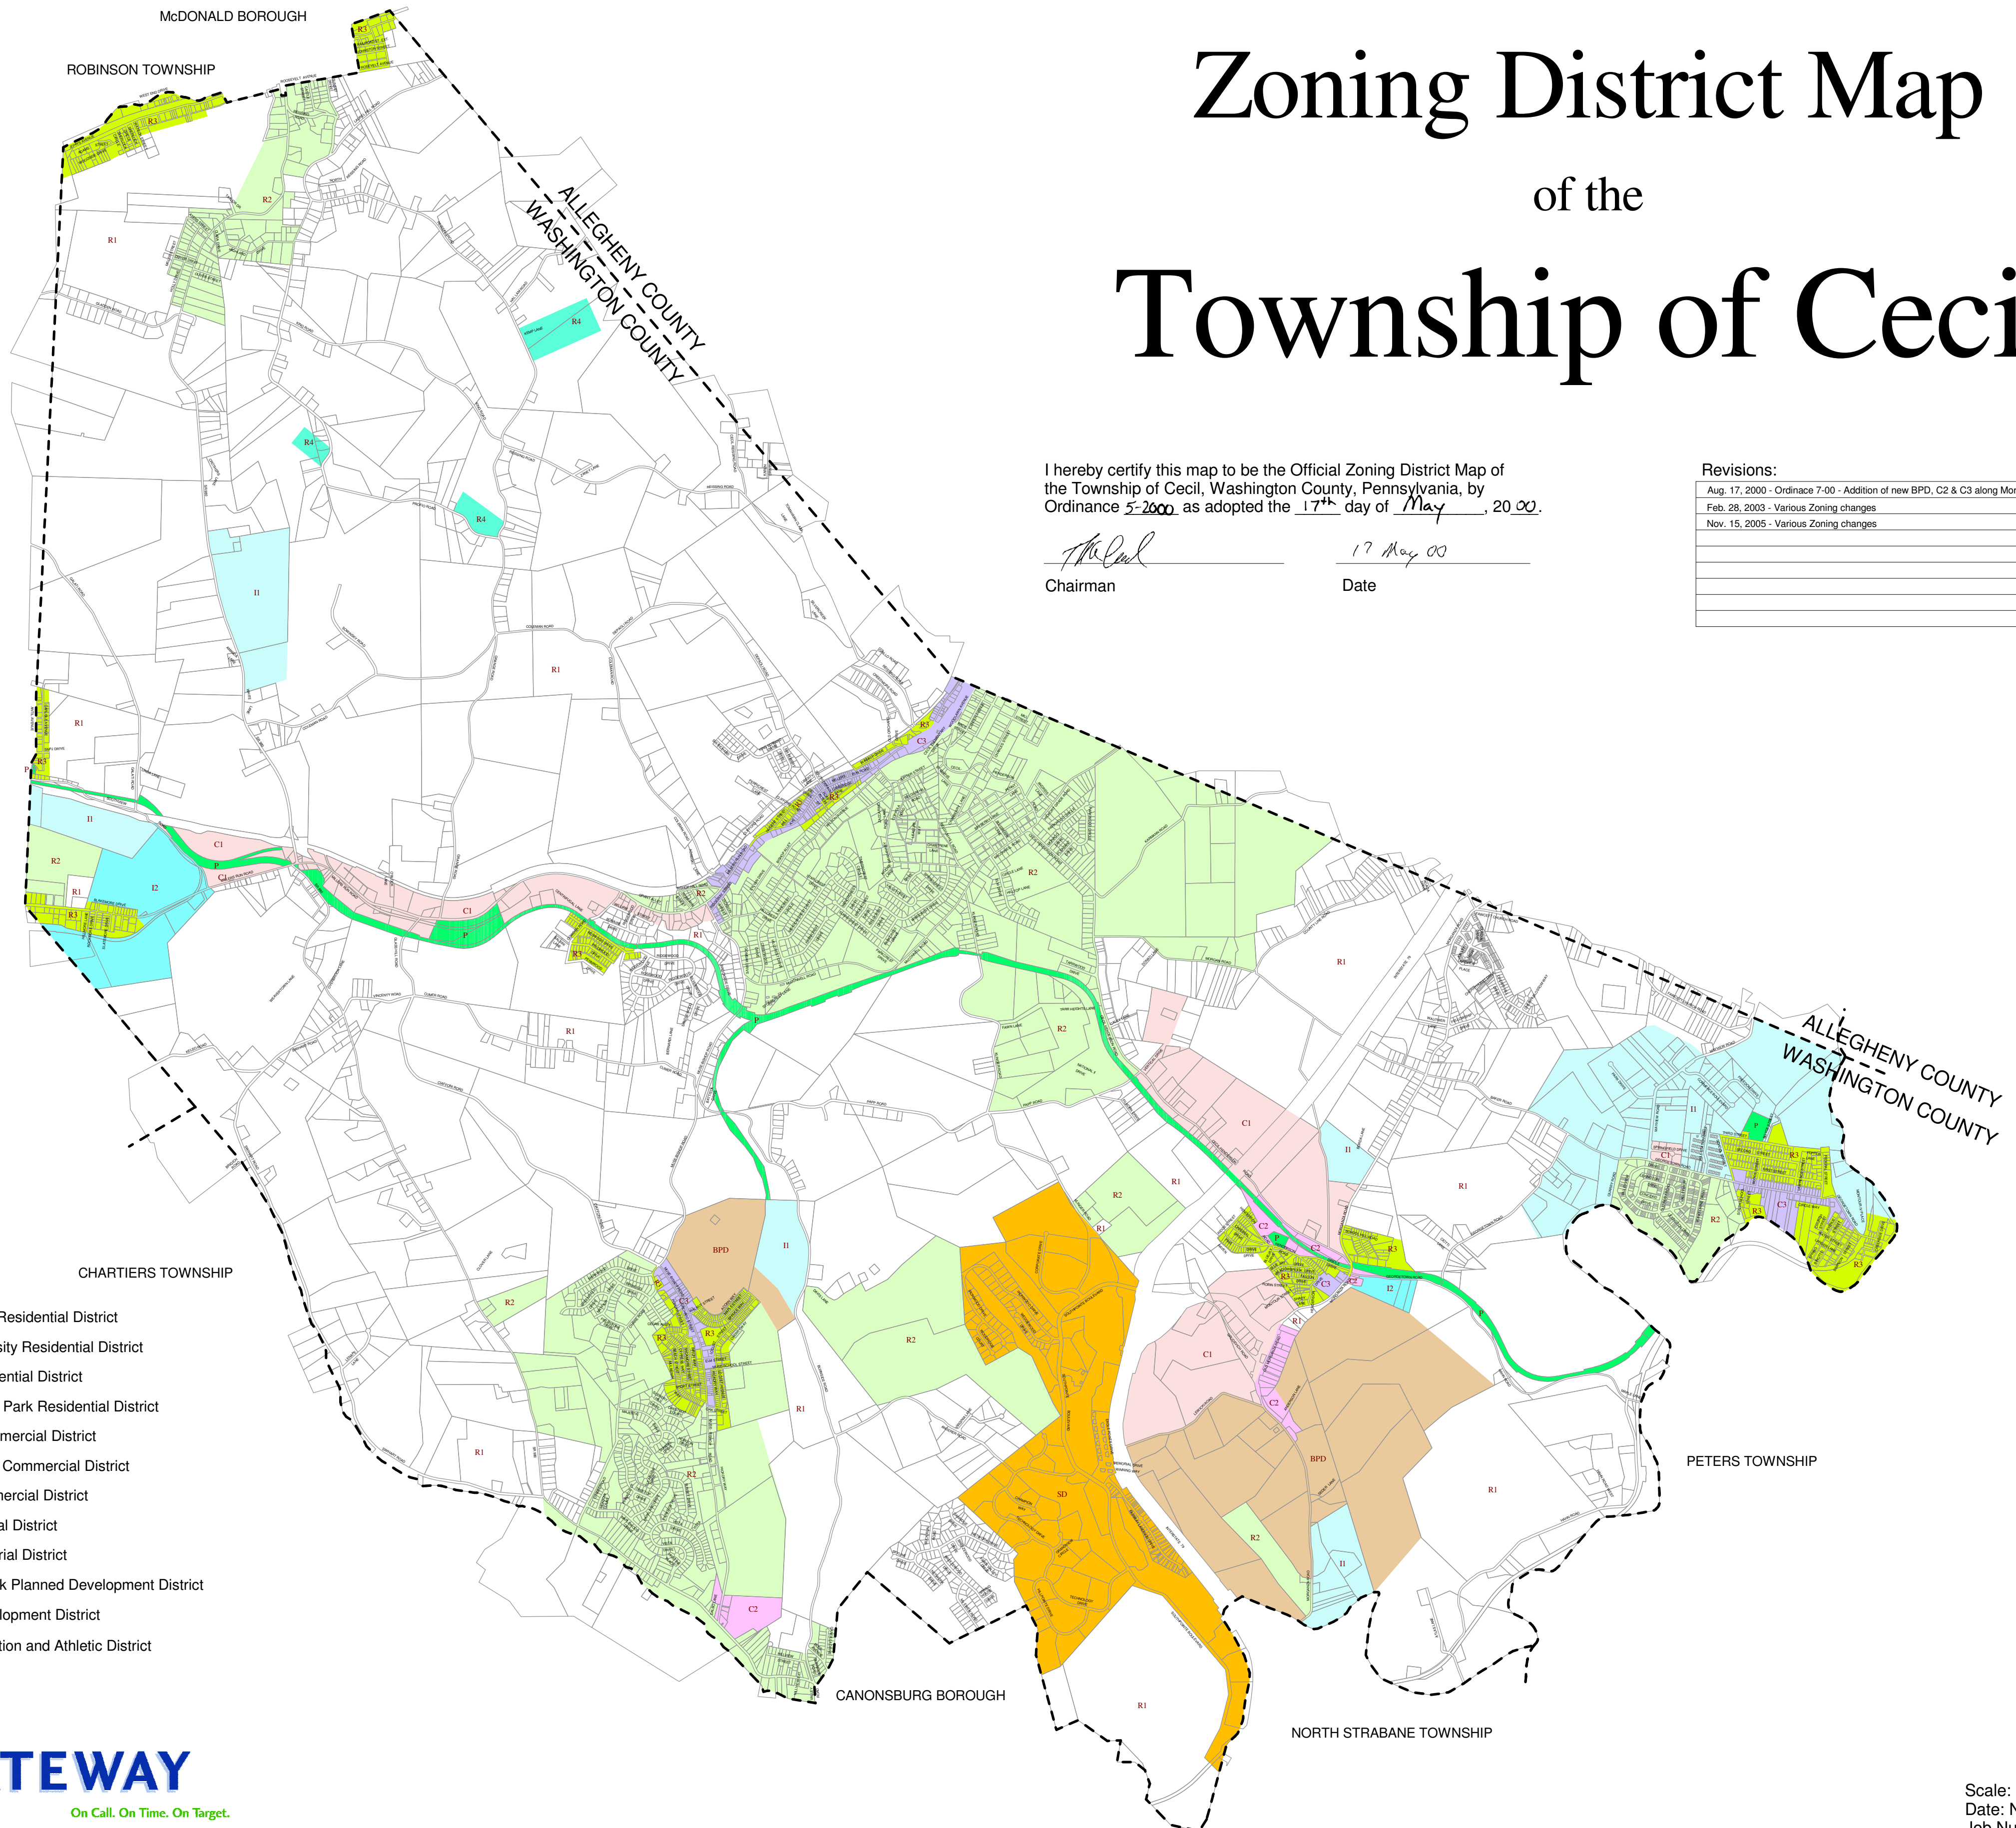

Zoning District Map of the Township of Cecil

I hereby certify this map to be the Official Zoning District Map of the Township of Cecil, Washington County, Pennsylvania, by Ordinance ~~5-2000~~ as adopted the 17th day of May, 2000.

[Signature] 17 May 00
Chairman Date

Revisions:

Aug. 17, 2000 - Ordinance 7-00 - Addition of new BPD, C2 & C3 along Morganza Road
Feb. 28, 2003 - Various Zoning changes
Nov. 15, 2005 - Various Zoning changes

Legend

- R1 Low Density Residential District
- R2 Medium Density Residential District
- R3 Village Residential District
- R4 Mobile Home Park Residential District
- C1 General Commercial District
- C2 Convenience Commercial District
- C3 Village Commercial District
- I1 Light Industrial District
- I2 Heavy Industrial District
- BPD Business Park Planned Development District
- SD Special Development District
- P Park, Recreation and Athletic District